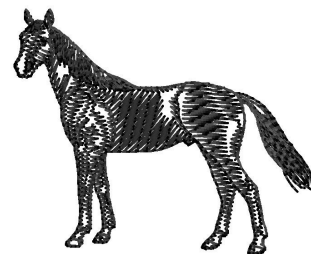

Name: French Trotter Silhouette Machine
Embroidery Design

SKU: GSD01-HWG319

Brand: Grand Slam Designs

Unique Colors: 13 (1 color Stops)

Unique Colors

	Color Name (Color Code)	Manufacturer - Type
	Super White (1001) [No Color Selected]	madeira - rayon
	Dusty Lilac (1263) [No Color Selected]	madeira - rayon
	Crocus (286)	Exquisite - Polyester 1000m

Complete Color Sequence

#		Color Name (Color Code)	Manufacturer - Type
1		Super White (1001) [No Color Selected]	madeira - rayon
2		Super White (1001) [No Color Selected]	madeira - rayon
3		Crocus (286)	Exquisite - Polyester 1000m