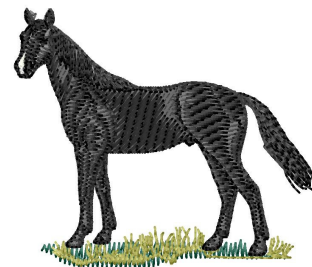

Name: French Trotter Horse Machine
Embroidery Design

SKU: GSD01-HWG317

Brand: Grand Slam Designs

Unique Colors: 13 (6 color Stops)

Unique Colors

	Color Name (Color Code)	Manufacturer - Type
	Super White (1001) [No Color Selected]	madeira - rayon
	Dusty Lilac (1263) [No Color Selected]	madeira - rayon
	Crocus (286)	Exquisite - Polyester 1000m

Complete Color Sequence

#		Color Name (Color Code)	Manufacturer - Type
1		Super White (1001) [No Color Selected]	madeira - rayon
2		Super White (1001) [No Color Selected]	madeira - rayon
3		Crocus (286)	Exquisite - Polyester 1000m