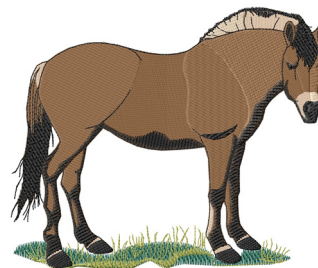

Name: Fjord Pony Machine Embroidery Design

SKU: GSD01-HWG311

Brand: Grand Slam Designs

Unique Colors: 13 (7 color Stops)

Unique Colors

	Color Name (Color Code)	Manufacturer - Type
	Super White (1001) [No Color Selected]	madeira - rayon
	Dusty Lilac (1263) [No Color Selected]	madeira - rayon
	Crocus (286)	Exquisite - Polyester 1000m

Complete Color Sequence

#		Color Name (Color Code)	Manufacturer - Type
1		Super White (1001) [No Color Selected]	madeira - rayon
2		Super White (1001) [No Color Selected]	madeira - rayon
3		Crocus (286)	Exquisite - Polyester 1000m