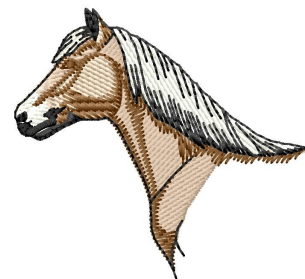

Name: Falabella Head Machine Embroidery Design

SKU: GSD01-HWG309

Brand: Grand Slam Designs

Unique Colors: 13 (4 color Stops)

Unique Colors

	Color Name (Color Code)	Manufacturer - Type
	Super White (1001) [No Color Selected]	madeira - rayon
	Dusty Lilac (1263) [No Color Selected]	madeira - rayon
	Crocus (286)	Exquisite - Polyester 1000m

Complete Color Sequence

#		Color Name (Color Code)	Manufacturer - Type
1		Super White (1001) [No Color Selected]	madeira - rayon
2		Super White (1001) [No Color Selected]	madeira - rayon
3		Crocus (286)	Exquisite - Polyester 1000m