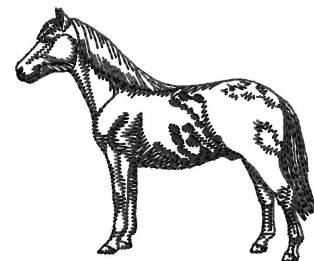

Name: Falabella Silhouette Machine Embroidery Design

SKU: GSD01-HWG307

Brand: Grand Slam Designs

Unique Colors: 13 (1 color Stops)

Unique Colors

	Color Name (Color Code)	Manufacturer - Type
	Super White (1001) [No Color Selected]	madeira - rayon
	Dusty Lilac (1263) [No Color Selected]	madeira - rayon
	Crocus (286)	Exquisite - Polyester 1000m