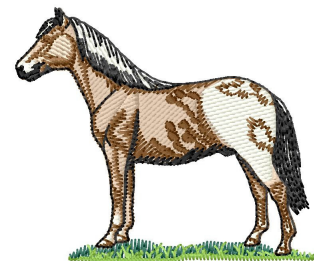

Name: Falabella Horse Machine Embroidery Design

SKU: GSD01-HWG305

Brand: Grand Slam Designs

Unique Colors: 13 (6 color Stops)

Unique Colors

| | Color Name (Color Code) | Manufacturer - Type |
|--|--|-----------------------------|
|  | Super White (1001) [No Color Selected] | madeira - rayon |
|  | Dusty Lilac (1263) [No Color Selected] | madeira - rayon |
|  | Crocus (286) | Exquisite - Polyester 1000m |

Complete Color Sequence

| # | | Color Name (Color Code) | Manufacturer - Type |
|---|---|--|--------------------------------|
| 1 |  | Super White (1001) [No Color Selected] | madeira - rayon |
| 2 |  | Super White (1001) [No Color Selected] | madeira - rayon |
| 3 |  | Crocus (286) | Exquisite - Polyester 1000m |