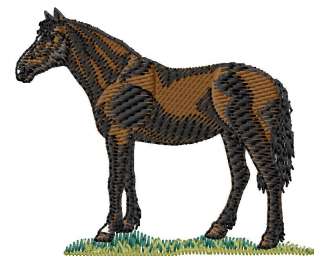

Name: Criollo Horse Machine Embroidery Design

SKU: GSD01-HWG299

Brand: Grand Slam Designs

Unique Colors: 13 (5 color Stops)

Unique Colors

	Color Name (Color Code)	Manufacturer - Type
	Super White (1001) [No Color Selected]	madeira - rayon
	Dusty Lilac (1263) [No Color Selected]	madeira - rayon
	Crocus (286)	Exquisite - Polyester 1000m

Complete Color Sequence

#		Color Name (Color Code)	Manufacturer - Type
1		Super White (1001) [No Color Selected]	madeira - rayon
2		Super White (1001) [No Color Selected]	madeira - rayon
3		Crocus (286)	Exquisite - Polyester 1000m