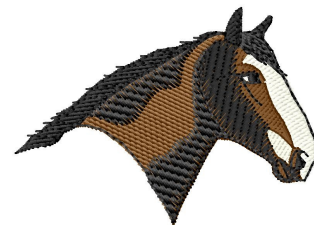

**Name:** Clydesdale Head Machine Embroidery Design

**SKU:** GSD01-HWG297

**Brand:** Grand Slam Designs

**Unique Colors:** 13 (3 color Stops)

## Unique Colors

	<b>Color Name (Color Code)</b>	<b>Manufacturer - Type</b>
	Super White (1001) [No Color Selected]	madeira - rayon
	Dusty Lilac (1263) [No Color Selected]	madeira - rayon
	Crocus (286)	Exquisite - Polyester 1000m

# Complete Color Sequence

#		Color Name (Color Code)	Manufacturer - Type
1		Super White (1001) [No Color Selected]	madeira - rayon
2		Super White (1001) [No Color Selected]	madeira - rayon
3		Crocus (286)	Exquisite - Polyester 1000m