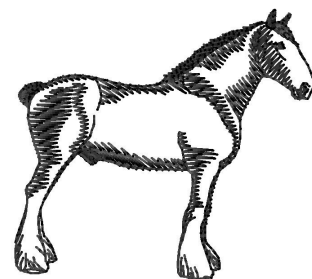

Name: Clydesdale Silhouette Machine
Embroidery Design

SKU: GSD01-HWG295

Brand: Grand Slam Designs

Unique Colors: 13 (1 color Stops)

Unique Colors

	Color Name (Color Code)	Manufacturer - Type
	Super White (1001) [No Color Selected]	madeira - rayon
	Dusty Lilac (1263) [No Color Selected]	madeira - rayon
	Crocus (286)	Exquisite - Polyester 1000m