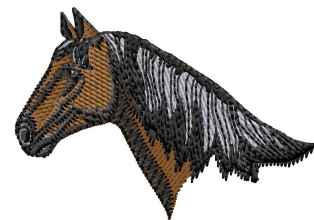

Name: Cleveland Bay Head Machine Embroidery Design

SKU: GSD01-HWG291

Brand: Grand Slam Designs

Unique Colors: 13 (5 color Stops)

Unique Colors

	Color Name (Color Code)	Manufacturer - Type
	Super White (1001) [No Color Selected]	madeira - rayon
	Dusty Lilac (1263) [No Color Selected]	madeira - rayon
	Crocus (286)	Exquisite - Polyester 1000m

Complete Color Sequence

#		Color Name (Color Code)	Manufacturer - Type
1		Super White (1001) [No Color Selected]	madeira - rayon
2		Super White (1001) [No Color Selected]	madeira - rayon
3		Crocus (286)	Exquisite - Polyester 1000m