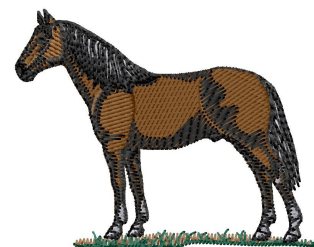

Name: Cleveland Bay Horse Machine
Embroidery Design

SKU: GSD01-HWG287

Brand: Grand Slam Designs

Unique Colors: 13 (7 color Stops)

Unique Colors

	Color Name (Color Code)	Manufacturer - Type
	Super White (1001) [No Color Selected]	madeira - rayon
	Dusty Lilac (1263) [No Color Selected]	madeira - rayon
	Crocus (286)	Exquisite - Polyester 1000m

Complete Color Sequence

#		Color Name (Color Code)	Manufacturer - Type
1		Super White (1001) [No Color Selected]	madeira - rayon
2		Super White (1001) [No Color Selected]	madeira - rayon
3		Crocus (286)	Exquisite - Polyester 1000m