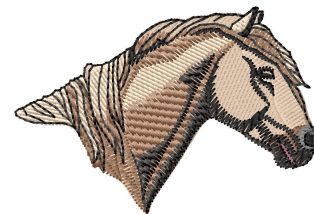

**Name:** Carmargue Head Machine Embroidery Design

**SKU:** GSD01-HWG285

**Brand:** Grand Slam Designs

**Unique Colors:** 13 (5 color Stops)

## Unique Colors

	<b>Color Name (Color Code)</b>	<b>Manufacturer - Type</b>
	Super White (1001) [No Color Selected]	madeira - rayon
	Dusty Lilac (1263) [No Color Selected]	madeira - rayon
	Crocus (286)	Exquisite - Polyester 1000m

# Complete Color Sequence

#		Color Name (Color Code)	Manufacturer - Type
1		Super White (1001) [No Color Selected]	madeira - rayon
2		Super White (1001) [No Color Selected]	madeira - rayon
3		Crocus (286)	Exquisite - Polyester 1000m