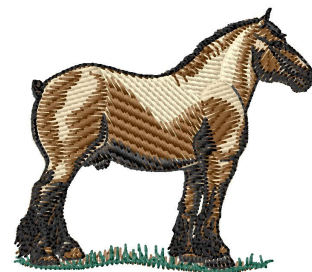

Name: Brabant Horse

SKU: GSD01-HWG275

Brand: Grand Slam Designs

Unique Colors: 13 (7 color Stops)

Unique Colors

	Color Name (Color Code)	Manufacturer - Type
	Super White (1001) [No Color Selected]	madeira - rayon
	Dusty Lilac (1263) [No Color Selected]	madeira - rayon
	Crocus (286)	Exquisite - Polyester 1000m

Complete Color Sequence

#		Color Name (Color Code)	Manufacturer - Type
1		Super White (1001) [No Color Selected]	madeira - rayon
2		Super White (1001) [No Color Selected]	madeira - rayon
3		Crocus (286)	Exquisite - Polyester 1000m