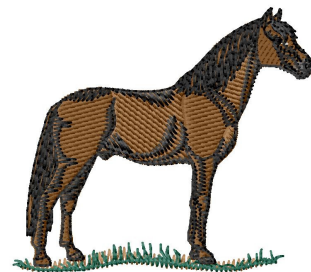

Name: Barb Horse Machine Embroidery Design

SKU: GSD01-HWG269

Brand: Grand Slam Designs

Unique Colors: 13 (7 color Stops)

Unique Colors

	Color Name (Color Code)	Manufacturer - Type
	Super White (1001) [No Color Selected]	madeira - rayon
	Dusty Lilac (1263) [No Color Selected]	madeira - rayon
	Crocus (286)	Exquisite - Polyester 1000m

Complete Color Sequence

#		Color Name (Color Code)	Manufacturer - Type
1		Super White (1001) [No Color Selected]	madeira - rayon
2		Super White (1001) [No Color Selected]	madeira - rayon
3		Crocus (286)	Exquisite - Polyester 1000m