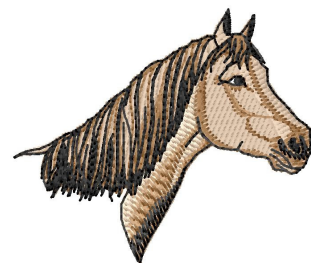

Name: Arabian Head Machine Embroidery Design

SKU: GSD01-HWG267

Brand: Grand Slam Designs

Unique Colors: 13 (4 color Stops)

Unique Colors

	Color Name (Color Code)	Manufacturer - Type
	Super White (1001) [No Color Selected]	madeira - rayon
	Dusty Lilac (1263) [No Color Selected]	madeira - rayon
	Crocus (286)	Exquisite - Polyester 1000m