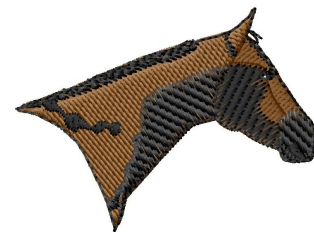

Name: Appaloosa Head

SKU: GSD01-HWG261

Brand: Grand Slam Designs

Unique Colors: 13 (3 color Stops)

Unique Colors

	Color Name (Color Code)	Manufacturer - Type
	Super White (1001) [No Color Selected]	madeira - rayon
	Dusty Lilac (1263) [No Color Selected]	madeira - rayon
	Crocus (286)	Exquisite - Polyester 1000m

Complete Color Sequence

#		Color Name (Color Code)	Manufacturer - Type
1		Super White (1001) [No Color Selected]	madeira - rayon
2		Super White (1001) [No Color Selected]	madeira - rayon
3		Crocus (286)	Exquisite - Polyester 1000m