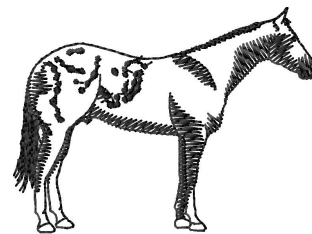

Name: Appaloosa Silhouette Machine
Embroidery Design

SKU: GSD01-HWG259

Brand: Grand Slam Designs

Unique Colors: 13 (1 color Stops)

Unique Colors

	Color Name (Color Code)	Manufacturer - Type
	Super White (1001) [No Color Selected]	madeira - rayon
	Dusty Lilac (1263) [No Color Selected]	madeira - rayon
	Crocus (286)	Exquisite - Polyester 1000m