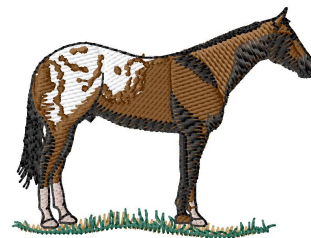

Name: Appaloosa Machine Embroidery Design

SKU: GSD01-HWG257

Brand: Grand Slam Designs

Unique Colors: 13 (6 color Stops)

Unique Colors

	Color Name (Color Code)	Manufacturer - Type
	Super White (1001) [No Color Selected]	madeira - rayon
	Dusty Lilac (1263) [No Color Selected]	madeira - rayon
	Crocus (286)	Exquisite - Polyester 1000m

Complete Color Sequence

#		Color Name (Color Code)	Manufacturer - Type
1		Super White (1001) [No Color Selected]	madeira - rayon
2		Super White (1001) [No Color Selected]	madeira - rayon
3		Crocus (286)	Exquisite - Polyester 1000m