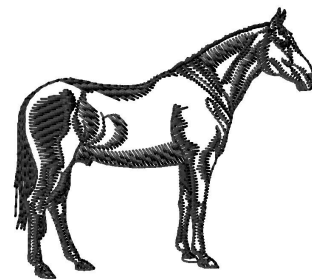

Name: Anglo-Arab Silhouette Machine
Embroidery Design

SKU: GSD01-HWG253

Brand: Grand Slam Designs

Unique Colors: 13 (1 color Stops)

Unique Colors

	Color Name (Color Code)	Manufacturer - Type
	Super White (1001) [No Color Selected]	madeira - rayon
	Dusty Lilac (1263) [No Color Selected]	madeira - rayon
	Crocus (286)	Exquisite - Polyester 1000m