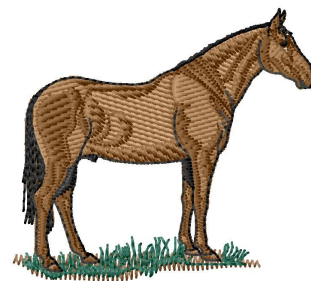

Name: Anglo-Arab Machine Embroidery Design

SKU: GSD01-HWG251

Brand: Grand Slam Designs

Unique Colors: 13 (5 color Stops)

Unique Colors

	Color Name (Color Code)	Manufacturer - Type
	Super White (1001) [No Color Selected]	madeira - rayon
	Dusty Lilac (1263) [No Color Selected]	madeira - rayon
	Crocus (286)	Exquisite - Polyester 1000m

Complete Color Sequence

#		Color Name (Color Code)	Manufacturer - Type
1		Super White (1001) [No Color Selected]	madeira - rayon
2		Super White (1001) [No Color Selected]	madeira - rayon
3		Crocus (286)	Exquisite - Polyester 1000m