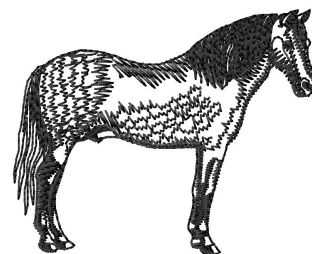

Name: Andalusian Silhouette Machine
Embroidery Design

SKU: GSD01-HWG247

Brand: Grand Slam Designs

Unique Colors: 13 (1 color Stops)

Unique Colors

	Color Name (Color Code)	Manufacturer - Type
	Super White (1001) [No Color Selected]	madeira - rayon
	Dusty Lilac (1263) [No Color Selected]	madeira - rayon
	Crocus (286)	Exquisite - Polyester 1000m

Complete Color Sequence

#		Color Name (Color Code)	Manufacturer - Type
1		Super White (1001) [No Color Selected]	madeira - rayon
2		Super White (1001) [No Color Selected]	madeira - rayon
3		Crocus (286)	Exquisite - Polyester 1000m