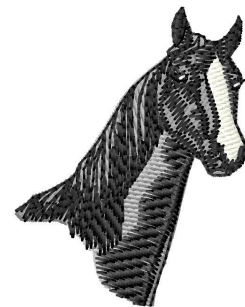

**Name:** American Saddle Horse Head Machine  
Embroidery Design

**SKU:** GSD01-HWG243

**Brand:** Grand Slam Designs

**Unique Colors:** 13 (4 color Stops)