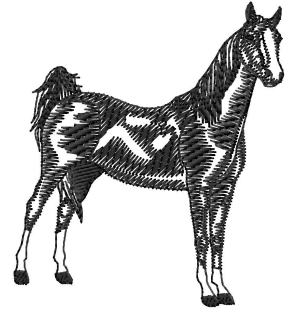

Name: American Saddle Horse Silhouette

SKU: GSD01-HWG241

Brand: Grand Slam Designs

Unique Colors: 13 (1 color Stops)

Unique Colors

	Color Name (Color Code)	Manufacturer - Type
	Super White (1001) [No Color Selected]	madeira - rayon
	Dusty Lilac (1263) [No Color Selected]	madeira - rayon
	Crocus (286)	Exquisite - Polyester 1000m

Complete Color Sequence

#		Color Name (Color Code)	Manufacturer - Type
1		Super White (1001) [No Color Selected]	madeira - rayon
2		Super White (1001) [No Color Selected]	madeira - rayon
3		Crocus (286)	Exquisite - Polyester 1000m