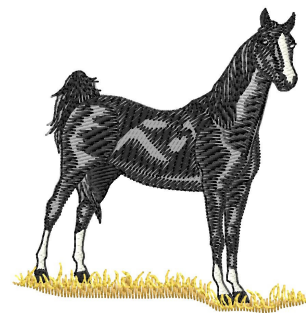

Name: American Saddle Horse

SKU: GSD01-HWG239

Brand: Grand Slam Designs

Unique Colors: 13 (6 color Stops)

Unique Colors

| | Color Name (Color Code) | Manufacturer - Type |
|--|--|-----------------------------|
|  | Super White (1001) [No Color Selected] | madeira - rayon |
|  | Dusty Lilac (1263) [No Color Selected] | madeira - rayon |
|  | Crocus (286) | Exquisite - Polyester 1000m |