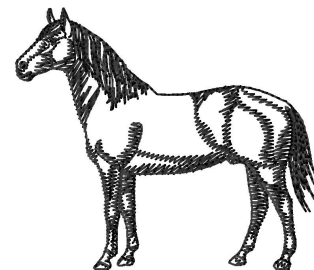

Name: American Quarter Horse Silhouette
Machine Embroidery Design

SKU: GSD01-HWG235

Brand: Grand Slam Designs

Unique Colors: 13 (1 color Stops)

Unique Colors

	Color Name (Color Code)	Manufacturer - Type
	Super White (1001) [No Color Selected]	madeira - rayon
	Dusty Lilac (1263) [No Color Selected]	madeira - rayon
	Crocus (286)	Exquisite - Polyester 1000m