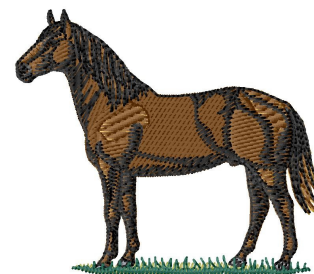

Name: American Quarter Horse

SKU: GSD01-HWG233

Brand: Grand Slam Designs

Unique Colors: 13 (7 color Stops)

Unique Colors

	Color Name (Color Code)	Manufacturer - Type
	Super White (1001) [No Color Selected]	madeira - rayon
	Dusty Lilac (1263) [No Color Selected]	madeira - rayon
	Crocus (286)	Exquisite - Polyester 1000m

Complete Color Sequence

#		Color Name (Color Code)	Manufacturer - Type
1		Super White (1001) [No Color Selected]	madeira - rayon
2		Super White (1001) [No Color Selected]	madeira - rayon
3		Crocus (286)	Exquisite - Polyester 1000m