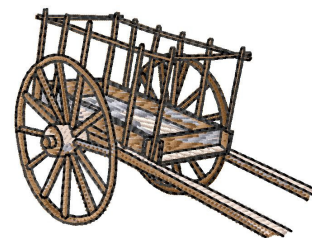

Name: Cart Machine Embroidery Design

SKU: GSD01-HWG231R

Brand: Grand Slam Designs

Unique Colors: 13 (5 color Stops)

Unique Colors

	Color Name (Color Code)	Manufacturer - Type
	Super White (1001) [No Color Selected]	madeira - rayon
	Dusty Lilac (1263) [No Color Selected]	madeira - rayon
	Crocus (286)	Exquisite - Polyester 1000m