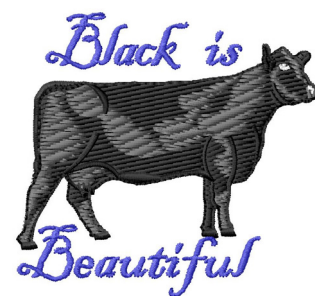

Name: Black is Beautiful Machine Embroidery Design

SKU: GSD01-HWBG21T4

Brand: Grand Slam Designs

Unique Colors: 13 (5 color Stops)

Unique Colors

| | Color Name (Color Code) | Manufacturer - Type |
|--|--|-----------------------------|
|  | Super White (1001) [No Color Selected] | madeira - rayon |
|  | Dusty Lilac (1263) [No Color Selected] | madeira - rayon |
|  | Crocus (286) | Exquisite - Polyester 1000m |