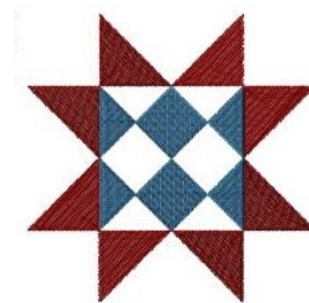

Name: Star Quilt Block Machine Embroidery Design

SKU: HS01-HSE925_9

Brand: HeartStrings Embroidery

Unique Colors: 13 (2 color Stops)

Unique Colors

	Color Name (Color Code)	Manufacturer - Type
	Super White (1001) [No Color Selected]	madeira - rayon
	Dusty Lilac (1263) [No Color Selected]	madeira - rayon
	Crocus (286)	Exquisite - Polyester 1000m

Complete Color Sequence

#		Color Name (Color Code)	Manufacturer - Type
1		Super White (1001) [No Color Selected]	madeira - rayon
2		Super White (1001) [No Color Selected]	madeira - rayon
3		Crocus (286)	Exquisite - Polyester 1000m