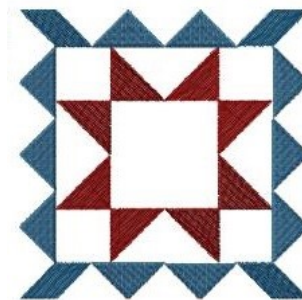

**Name:** Patriotic Quilt Block Machine Embroidery Design

**SKU:** HS01-HSE925\_8

**Brand:** HeartStrings Embroidery

**Unique Colors:** 13 (2 color Stops)

## Unique Colors

	Color Name (Color Code)	Manufacturer - Type
	Super White (1001) [No Color Selected]	madeira - rayon
	Dusty Lilac (1263) [No Color Selected]	madeira - rayon
	Crocus (286)	Exquisite - Polyester 1000m

# Complete Color Sequence

#		Color Name (Color Code)	Manufacturer - Type
1		Super White (1001) [No Color Selected]	madeira - rayon
2		Super White (1001) [No Color Selected]	madeira - rayon
3		Crocus (286)	Exquisite - Polyester 1000m