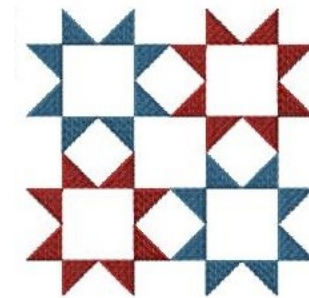

**Name:** Quilt Square Machine Embroidery Design

**SKU:** HS01-HSE925\_7

**Brand:** HeartStrings Embroidery

**Unique Colors:** 13 (2 color Stops)

## Unique Colors

	<b>Color Name (Color Code)</b>	<b>Manufacturer - Type</b>
	Super White (1001) [No Color Selected]	madeira - rayon
	Dusty Lilac (1263) [No Color Selected]	madeira - rayon
	Crocus (286)	Exquisite - Polyester 1000m

# Complete Color Sequence

#		Color Name (Color Code)	Manufacturer - Type
1		Super White (1001) [No Color Selected]	madeira - rayon
2		Super White (1001) [No Color Selected]	madeira - rayon
3		Crocus (286)	Exquisite - Polyester 1000m