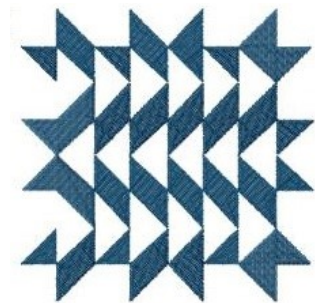

Name: Decorative Geometric Quilt Block
Machine Embroidery Design

SKU: HS01-HSE925_4

Brand: HeartStrings Embroidery

Unique Colors: 13 (1 color Stops)

Unique Colors

	Color Name (Color Code)	Manufacturer - Type
	Super White (1001) [No Color Selected]	madeira - rayon
	Dusty Lilac (1263) [No Color Selected]	madeira - rayon
	Crocus (286)	Exquisite - Polyester 1000m

Complete Color Sequence

#		Color Name (Color Code)	Manufacturer - Type
1		Super White (1001) [No Color Selected]	madeira - rayon
2		Super White (1001) [No Color Selected]	madeira - rayon
3		Crocus (286)	Exquisite - Polyester 1000m