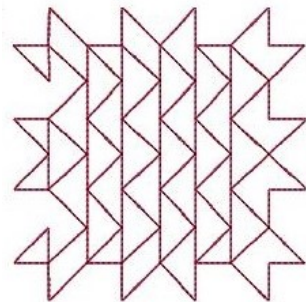

Name: Decorative Stipple Machine Embroidery Design

SKU: HS01-HSE925_24

Brand: HeartStrings Embroidery

Unique Colors: 13 (1 color Stops)

Unique Colors

	Color Name (Color Code)	Manufacturer - Type
	Super White (1001) [No Color Selected]	madeira - rayon
	Dusty Lilac (1263) [No Color Selected]	madeira - rayon
	Crocus (286)	Exquisite - Polyester 1000m

Complete Color Sequence

#		Color Name (Color Code)	Manufacturer - Type
1		Super White (1001) [No Color Selected]	madeira - rayon
2		Super White (1001) [No Color Selected]	madeira - rayon
3		Crocus (286)	Exquisite - Polyester 1000m