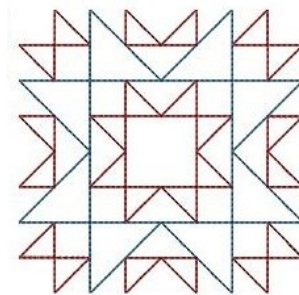

Name: Starburst Stipple Machine Embroidery Design

SKU: HS01-HSE925_23

Brand: HeartStrings Embroidery

Unique Colors: 13 (2 color Stops)

Unique Colors

	Color Name (Color Code)	Manufacturer - Type
	Super White (1001) [No Color Selected]	madeira - rayon
	Dusty Lilac (1263) [No Color Selected]	madeira - rayon
	Crocus (286)	Exquisite - Polyester 1000m

Complete Color Sequence

#		Color Name (Color Code)	Manufacturer - Type
1		Super White (1001) [No Color Selected]	madeira - rayon
2		Super White (1001) [No Color Selected]	madeira - rayon
3		Crocus (286)	Exquisite - Polyester 1000m