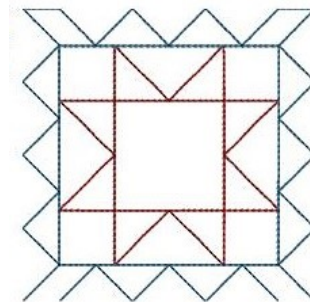

Name: Stipple Work Quilt Block Machine
Embroidery Design

SKU: HS01-HSE925_20

Brand: HeartStrings Embroidery

Unique Colors: 13 (2 color Stops)

Unique Colors

	Color Name (Color Code)	Manufacturer - Type
	Super White (1001) [No Color Selected]	madeira - rayon
	Dusty Lilac (1263) [No Color Selected]	madeira - rayon
	Crocus (286)	Exquisite - Polyester 1000m

Complete Color Sequence

#		Color Name (Color Code)	Manufacturer - Type
1		Super White (1001) [No Color Selected]	madeira - rayon
2		Super White (1001) [No Color Selected]	madeira - rayon
3		Crocus (286)	Exquisite - Polyester 1000m