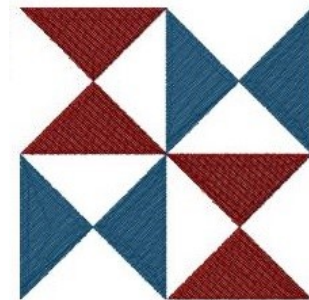

Name: Bow Tie Quilt Block Machine Embroidery Design

SKU: HS01-HSE925_2

Brand: HeartStrings Embroidery

Unique Colors: 13 (2 color Stops)

Unique Colors

	Color Name (Color Code)	Manufacturer - Type
	Super White (1001) [No Color Selected]	madeira - rayon
	Dusty Lilac (1263) [No Color Selected]	madeira - rayon
	Crocus (286)	Exquisite - Polyester 1000m

Complete Color Sequence

#		Color Name (Color Code)	Manufacturer - Type
1		Super White (1001) [No Color Selected]	madeira - rayon
2		Super White (1001) [No Color Selected]	madeira - rayon
3		Crocus (286)	Exquisite - Polyester 1000m