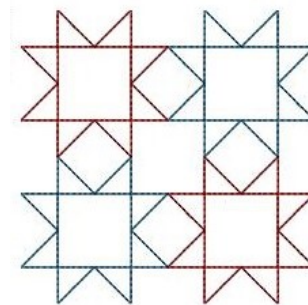

**Name:** Decorative Quilt Block Stipple Machine Embroidery Design

**SKU:** HS01-HSE925\_19

**Brand:** HeartStrings Embroidery

**Unique Colors:** 13 (2 color Stops)

## Unique Colors

	<b>Color Name (Color Code)</b>	<b>Manufacturer - Type</b>
	Super White (1001) [No Color Selected]	madeira - rayon
	Dusty Lilac (1263) [No Color Selected]	madeira - rayon
	Crocus (286)	Exquisite - Polyester 1000m

# Complete Color Sequence

#		Color Name (Color Code)	Manufacturer - Type
1		Super White (1001) [No Color Selected]	madeira - rayon
2		Super White (1001) [No Color Selected]	madeira - rayon
3		Crocus (286)	Exquisite - Polyester 1000m