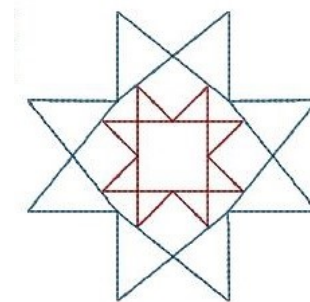

Name: Quilt Block Star Stipple Machine
Embroidery Design

SKU: HS01-HSE925_18

Brand: HeartStrings Embroidery

Unique Colors: 13 (2 color Stops)

Unique Colors

	Color Name (Color Code)	Manufacturer - Type
	Super White (1001) [No Color Selected]	madeira - rayon
	Dusty Lilac (1263) [No Color Selected]	madeira - rayon
	Crocus (286)	Exquisite - Polyester 1000m

Complete Color Sequence

#		Color Name (Color Code)	Manufacturer - Type
1		Super White (1001) [No Color Selected]	madeira - rayon
2		Super White (1001) [No Color Selected]	madeira - rayon
3		Crocus (286)	Exquisite - Polyester 1000m