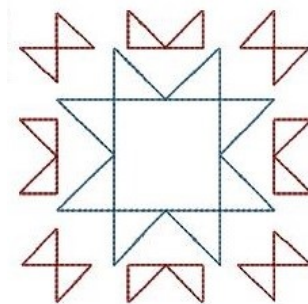

Name: Quilt Block Stipple Machine Embroidery Design

SKU: HS01-HSE925_17

Brand: HeartStrings Embroidery

Unique Colors: 13 (2 color Stops)

Unique Colors

	Color Name (Color Code)	Manufacturer - Type
	Super White (1001) [No Color Selected]	madeira - rayon
	Dusty Lilac (1263) [No Color Selected]	madeira - rayon
	Crocus (286)	Exquisite - Polyester 1000m

Complete Color Sequence

#		Color Name (Color Code)	Manufacturer - Type
1		Super White (1001) [No Color Selected]	madeira - rayon
2		Super White (1001) [No Color Selected]	madeira - rayon
3		Crocus (286)	Exquisite - Polyester 1000m