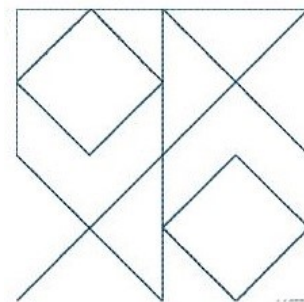

Name: Geometric Quilt Stipple Machine
Embroidery Design

SKU: HS01-HSE925_15

Brand: HeartStrings Embroidery

Unique Colors: 13 (1 color Stops)

Unique Colors

	Color Name (Color Code)	Manufacturer - Type
	Super White (1001) [No Color Selected]	madeira - rayon
	Dusty Lilac (1263) [No Color Selected]	madeira - rayon
	Crocus (286)	Exquisite - Polyester 1000m

Complete Color Sequence

#		Color Name (Color Code)	Manufacturer - Type
1		Super White (1001) [No Color Selected]	madeira - rayon
2		Super White (1001) [No Color Selected]	madeira - rayon
3		Crocus (286)	Exquisite - Polyester 1000m