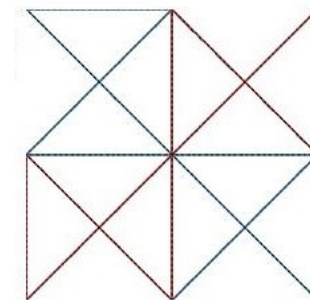

Name: Quilt Block Stipple Machine Embroidery Design

SKU: HS01-HSE925_14

Brand: HeartStrings Embroidery

Unique Colors: 13 (2 color Stops)

Unique Colors

	Color Name (Color Code)	Manufacturer - Type
	Super White (1001) [No Color Selected]	madeira - rayon
	Dusty Lilac (1263) [No Color Selected]	madeira - rayon
	Crocus (286)	Exquisite - Polyester 1000m

Complete Color Sequence

#		Color Name (Color Code)	Manufacturer - Type
1		Super White (1001) [No Color Selected]	madeira - rayon
2		Super White (1001) [No Color Selected]	madeira - rayon
3		Crocus (286)	Exquisite - Polyester 1000m