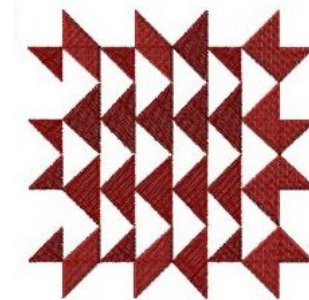

Name: Geometric Quilt Square Machine Embroidery Design

SKU: HS01-HSE925_12

Brand: HeartStrings Embroidery

Unique Colors: 13 (1 color Stops)

Unique Colors

	Color Name (Color Code)	Manufacturer - Type
	Super White (1001) [No Color Selected]	madeira - rayon
	Dusty Lilac (1263) [No Color Selected]	madeira - rayon
	Crocus (286)	Exquisite - Polyester 1000m

Complete Color Sequence

#		Color Name (Color Code)	Manufacturer - Type
1		Super White (1001) [No Color Selected]	madeira - rayon
2		Super White (1001) [No Color Selected]	madeira - rayon
3		Crocus (286)	Exquisite - Polyester 1000m