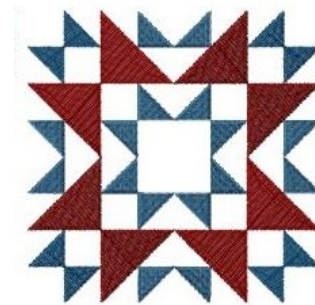

Name: Starburst Quilt Square Machine Embroidery Design

SKU: HS01-HSE925_11

Brand: HeartStrings Embroidery

Unique Colors: 13 (2 color Stops)

Unique Colors

	Color Name (Color Code)	Manufacturer - Type
	Super White (1001) [No Color Selected]	madeira - rayon
	Dusty Lilac (1263) [No Color Selected]	madeira - rayon
	Crocus (286)	Exquisite - Polyester 1000m

Complete Color Sequence

#		Color Name (Color Code)	Manufacturer - Type
1		Super White (1001) [No Color Selected]	madeira - rayon
2		Super White (1001) [No Color Selected]	madeira - rayon
3		Crocus (286)	Exquisite - Polyester 1000m