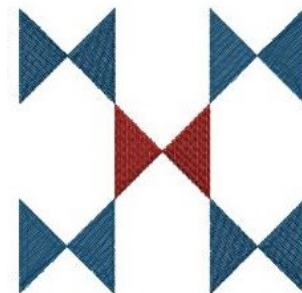

Name: Geometric Quilt Square Machine Embroidery Design

SKU: HS01-HSE925_10

Brand: HeartStrings Embroidery

Unique Colors: 13 (2 color Stops)

Unique Colors

	Color Name (Color Code)	Manufacturer - Type
	Super White (1001) [No Color Selected]	madeira - rayon
	Dusty Lilac (1263) [No Color Selected]	madeira - rayon
	Crocus (286)	Exquisite - Polyester 1000m

Complete Color Sequence

#		Color Name (Color Code)	Manufacturer - Type
1		Super White (1001) [No Color Selected]	madeira - rayon
2		Super White (1001) [No Color Selected]	madeira - rayon
3		Crocus (286)	Exquisite - Polyester 1000m