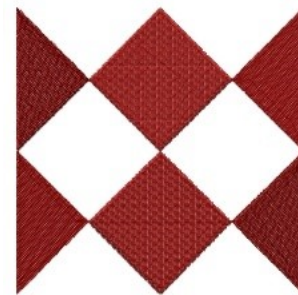

**Name:** Diamond Shapes Quilt Square

**SKU:** HS01-HSE925\_1

**Brand:** HeartStrings Embroidery

**Unique Colors:** 13 (1 color Stops)

## Unique Colors

	<b>Color Name (Color Code)</b>	<b>Manufacturer - Type</b>
	Super White (1001) [No Color Selected]	madeira - rayon
	Dusty Lilac (1263) [No Color Selected]	madeira - rayon
	Crocus (286)	Exquisite - Polyester 1000m

# Complete Color Sequence

#		Color Name (Color Code)	Manufacturer - Type
1		Super White (1001) [No Color Selected]	madeira - rayon
2		Super White (1001) [No Color Selected]	madeira - rayon
3		Crocus (286)	Exquisite - Polyester 1000m