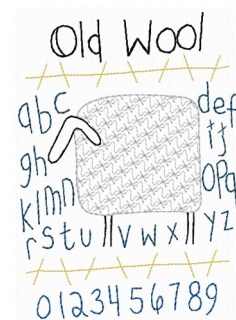

**Name:** Old Wool Sampler Machine Embroidery Design

**SKU:** HS01-HSE854TS

**Brand:** HeartStrings Embroidery

**Unique Colors:** 13 (6 color Stops)

## Unique Colors

	<b>Color Name (Color Code)</b>	<b>Manufacturer - Type</b>
	Super White (1001) [No Color Selected]	madeira - rayon
	Dusty Lilac (1263) [No Color Selected]	madeira - rayon
	Crocus (286)	Exquisite - Polyester 1000m