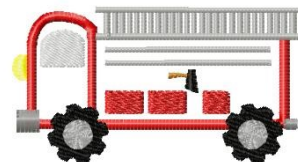

Name: Build-A-Block Firetruck Outline

SKU: HS01-HSE851_5

Brand: HeartStrings Embroidery

Unique Colors: 13 (9 color Stops)

Unique Colors

	Color Name (Color Code)	Manufacturer - Type
	Super White (1001) [No Color Selected]	madeira - rayon
	Dusty Lilac (1263) [No Color Selected]	madeira - rayon
	Crocus (286)	Exquisite - Polyester 1000m

Complete Color Sequence

#		Color Name (Color Code)	Manufacturer - Type
1		Super White (1001) [No Color Selected]	madeira - rayon
2		Super White (1001) [No Color Selected]	madeira - rayon
3		Crocus (286)	Exquisite - Polyester 1000m