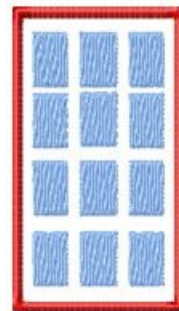

Name: Build-A-Block Door Outline Machine
Embroidery Design

SKU: HS01-HSE851_11

Brand: HeartStrings Embroidery

Unique Colors: 13 (4 color Stops)

Unique Colors

	Color Name (Color Code)	Manufacturer - Type
	Super White (1001) [No Color Selected]	madeira - rayon
	Dusty Lilac (1263) [No Color Selected]	madeira - rayon
	Crocus (286)	Exquisite - Polyester 1000m

Complete Color Sequence

#		Color Name (Color Code)	Manufacturer - Type
1		Super White (1001) [No Color Selected]	madeira - rayon
2		Super White (1001) [No Color Selected]	madeira - rayon
3		Crocus (286)	Exquisite - Polyester 1000m