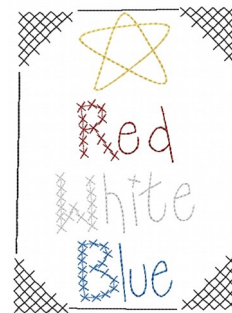

Name: Red White Blue Machine Embroidery Design

SKU: HS01-HSE810TS

Brand: HeartStrings Embroidery

Unique Colors: 13 (5 color Stops)

Unique Colors

| | Color Name (Color Code) | Manufacturer - Type |
|--|--|-----------------------------|
| | Super White (1001) [No Color Selected] | madeira - rayon |
| | Dusty Lilac (1263) [No Color Selected] | madeira - rayon |
| | Crocus (286) | Exquisite - Polyester 1000m |

Complete Color Sequence

| # | | Color Name (Color Code) | Manufacturer - Type |
|---|---|--|--------------------------------|
| 1 |  | Super White (1001) [No Color Selected] | madeira - rayon |
| 2 |  | Super White (1001) [No Color Selected] | madeira - rayon |
| 3 |  | Crocus (286) | Exquisite - Polyester 1000m |