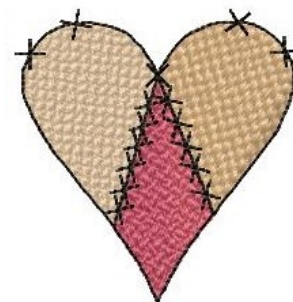

Name: Country Patchwork Heart Machine
Embroidery Design

SKU: HS01-HSE72_9

Brand: HeartStrings Embroidery

Unique Colors: 13 (4 color Stops)

Unique Colors

| | Color Name (Color Code) | Manufacturer - Type |
|--|--|-----------------------------|
|  | Super White (1001) [No Color Selected] | madeira - rayon |
|  | Dusty Lilac (1263) [No Color Selected] | madeira - rayon |
|  | Crocus (286) | Exquisite - Polyester 1000m |

Complete Color Sequence

| # | | Color Name (Color Code) | Manufacturer - Type |
|---|---|--|--------------------------------|
| 1 |  | Super White (1001) [No Color Selected] | madeira - rayon |
| 2 |  | Super White (1001) [No Color Selected] | madeira - rayon |
| 3 |  | Crocus (286) | Exquisite - Polyester 1000m |